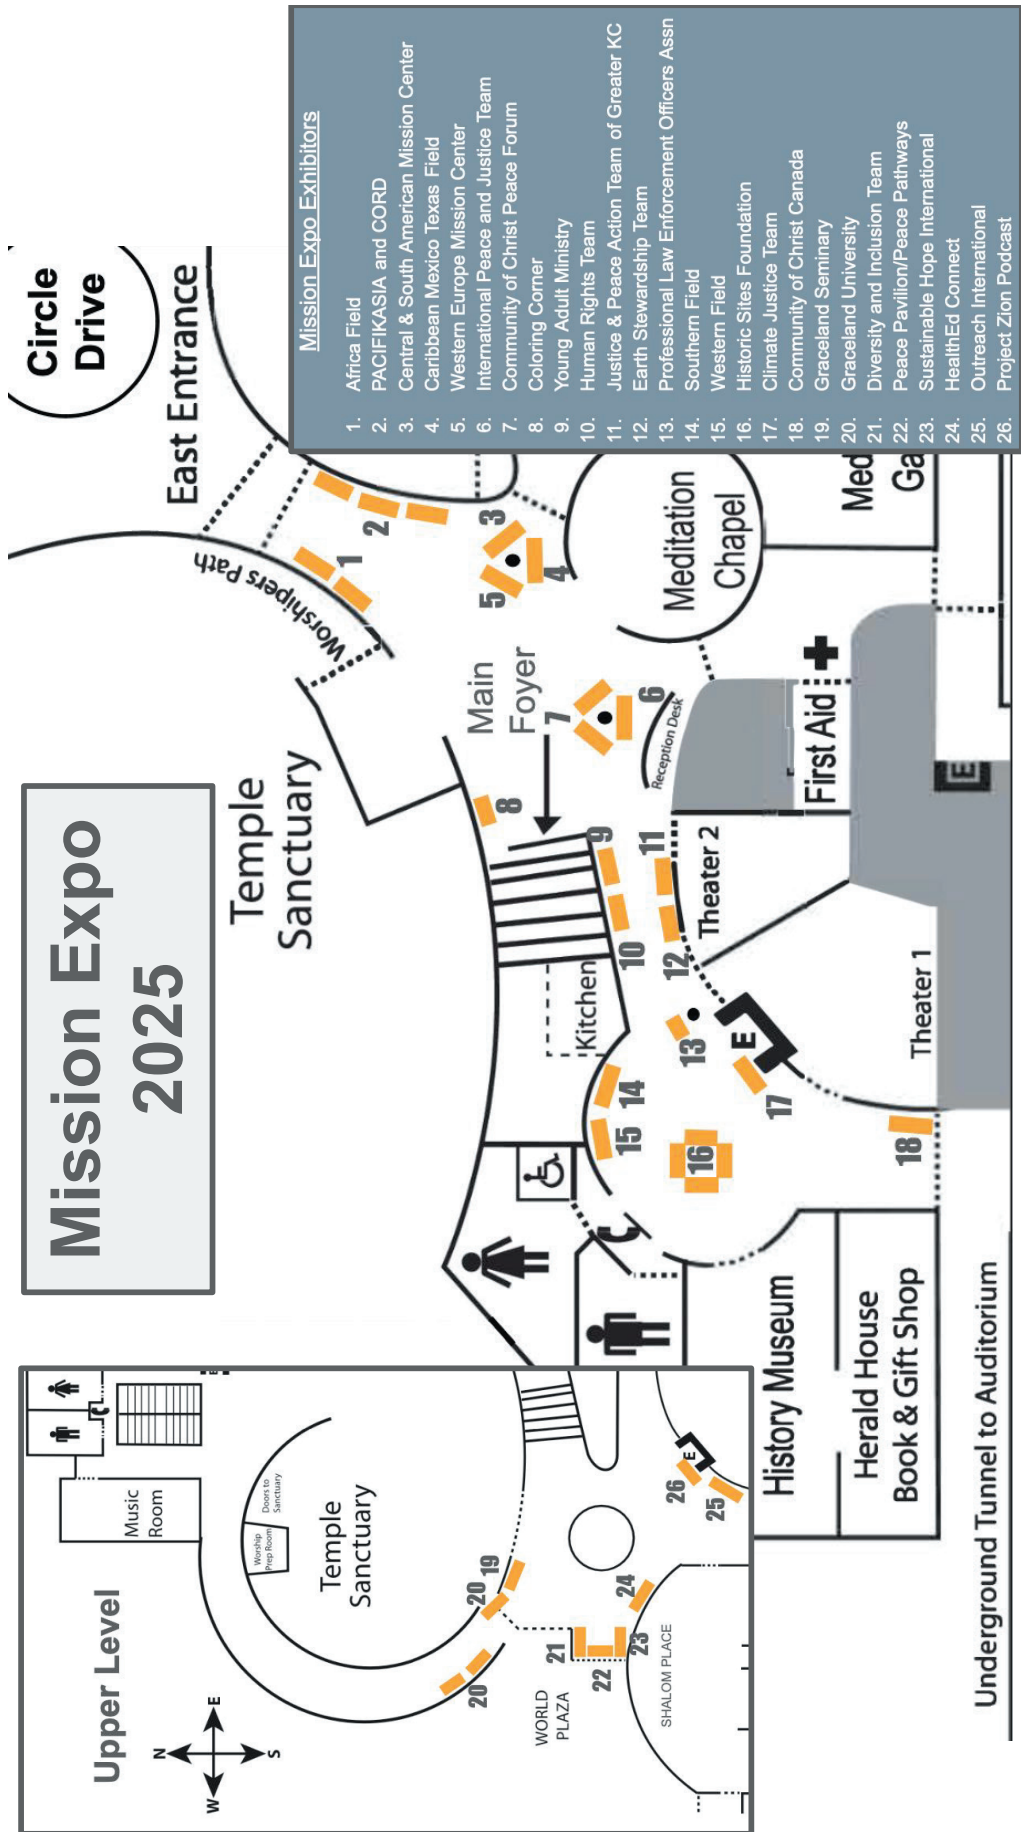

#### **Tuesday, 3 June**

Noon–2:00 p.m.

4:30–7:00 p.m.

8:30–9:30 p.m.

As you're visiting the World Plaza and Mission Expo, be sure to stop in at the Museum and Event Store. See p. 33 for details.